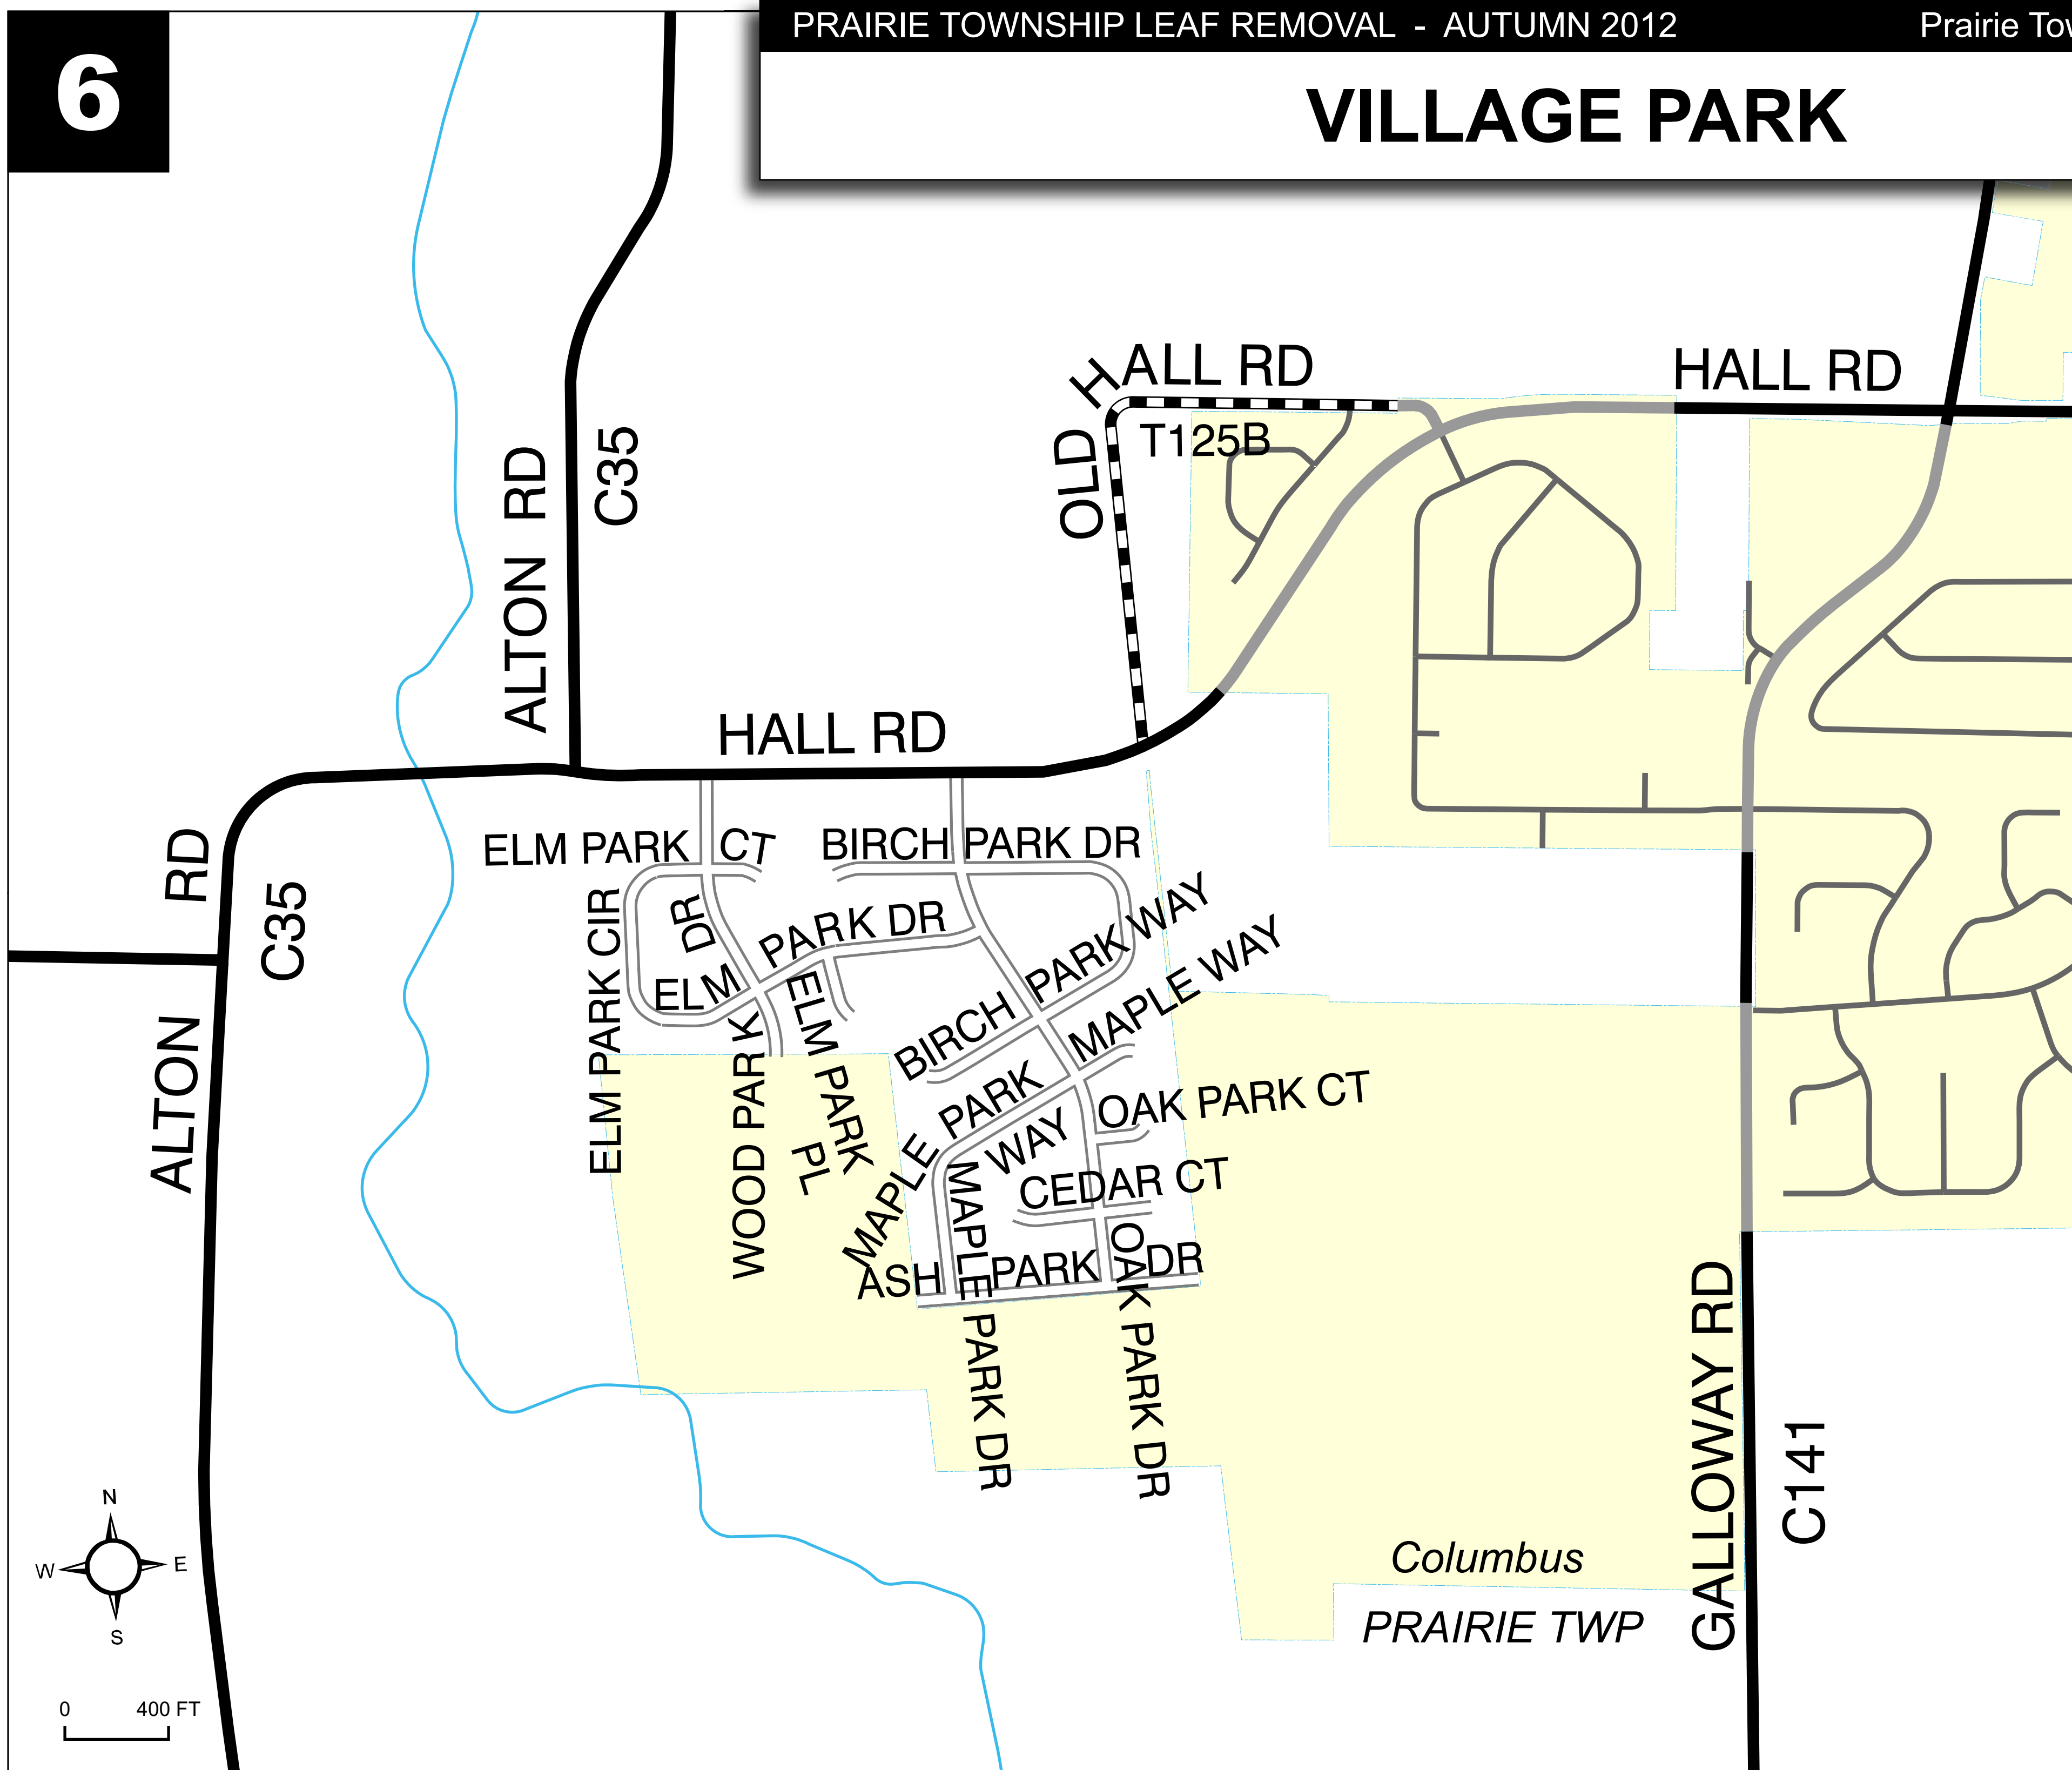

VILLAGE PARK

INFORMATION

Prairie Township
614-878-3316
 prairietownship.org

email:
 dmcaninch@
 midohio.twcbc.com

Map information was
 provided by the
 Franklin County
 Engineer's
 Office