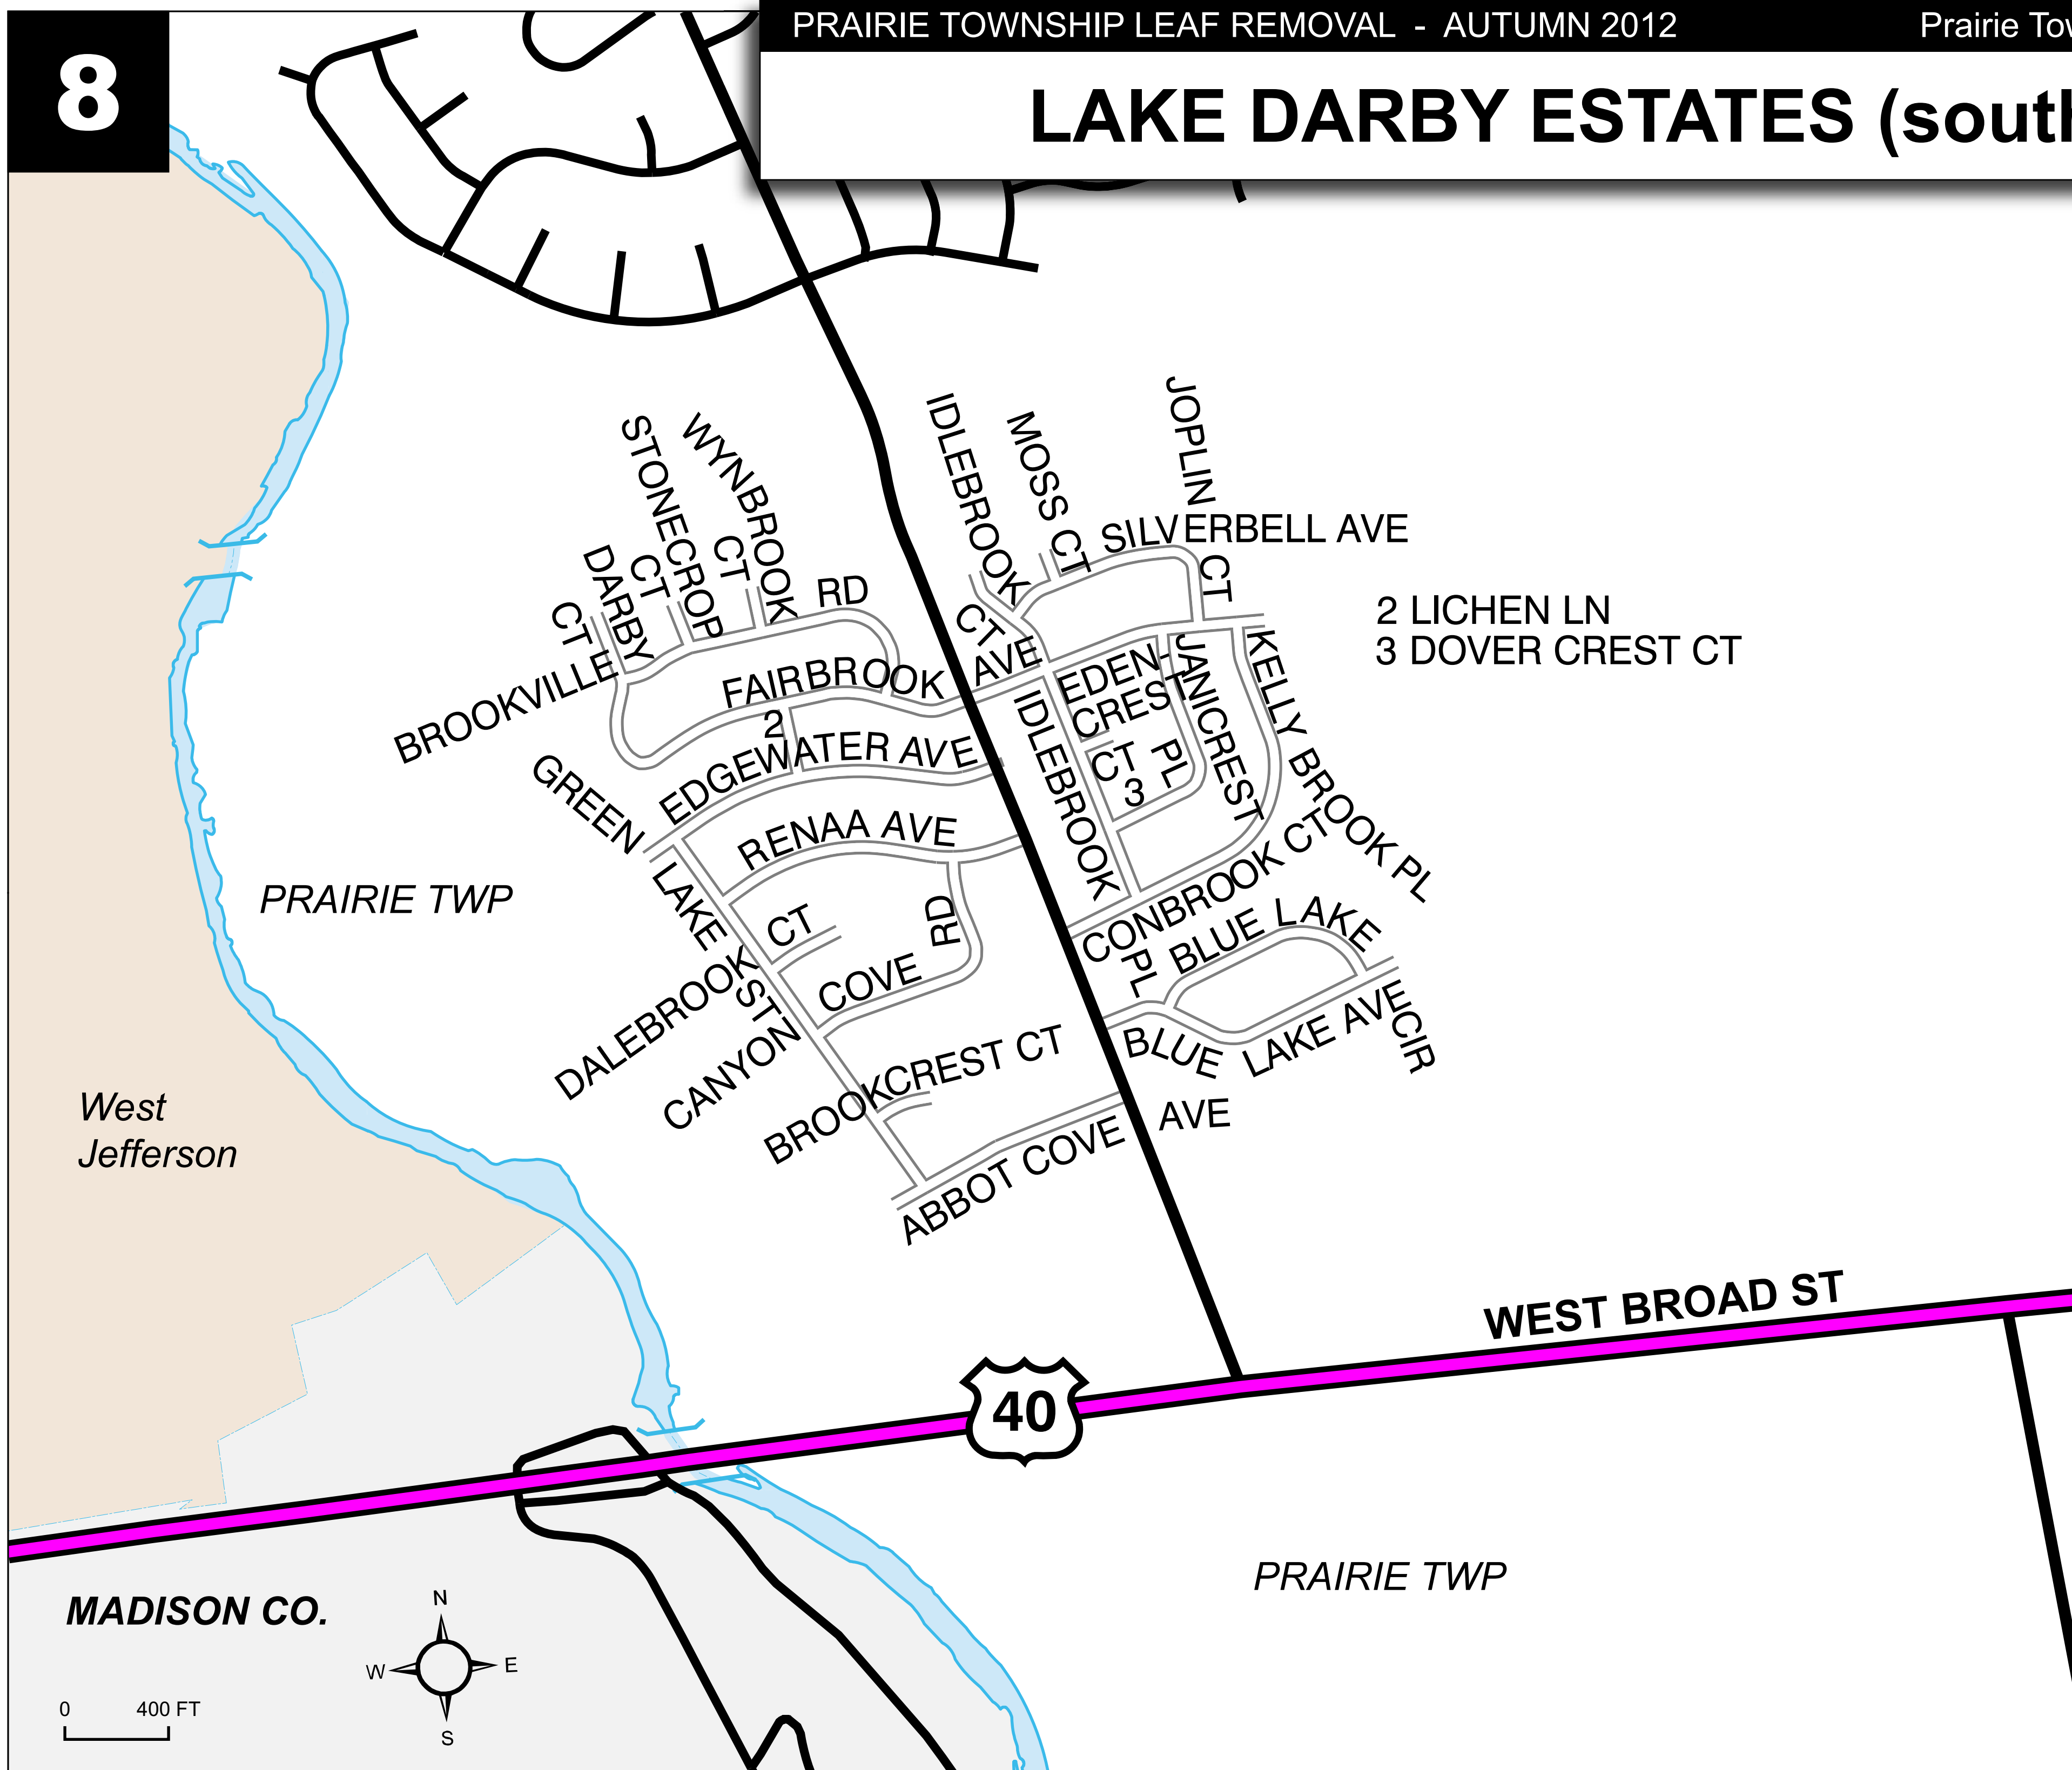

8

LAKE DARBY ESTATES (south)

2 LICHEN LN
3 DOVER CREST CT

INFORMATION

Prairie Township
614-878-3316
prairietownship.org

email:
dmcaninch@
midohio.twcbc.com

Map information was provided by the Franklin County Engineer's Office

MADISON CO.

0 400 FT