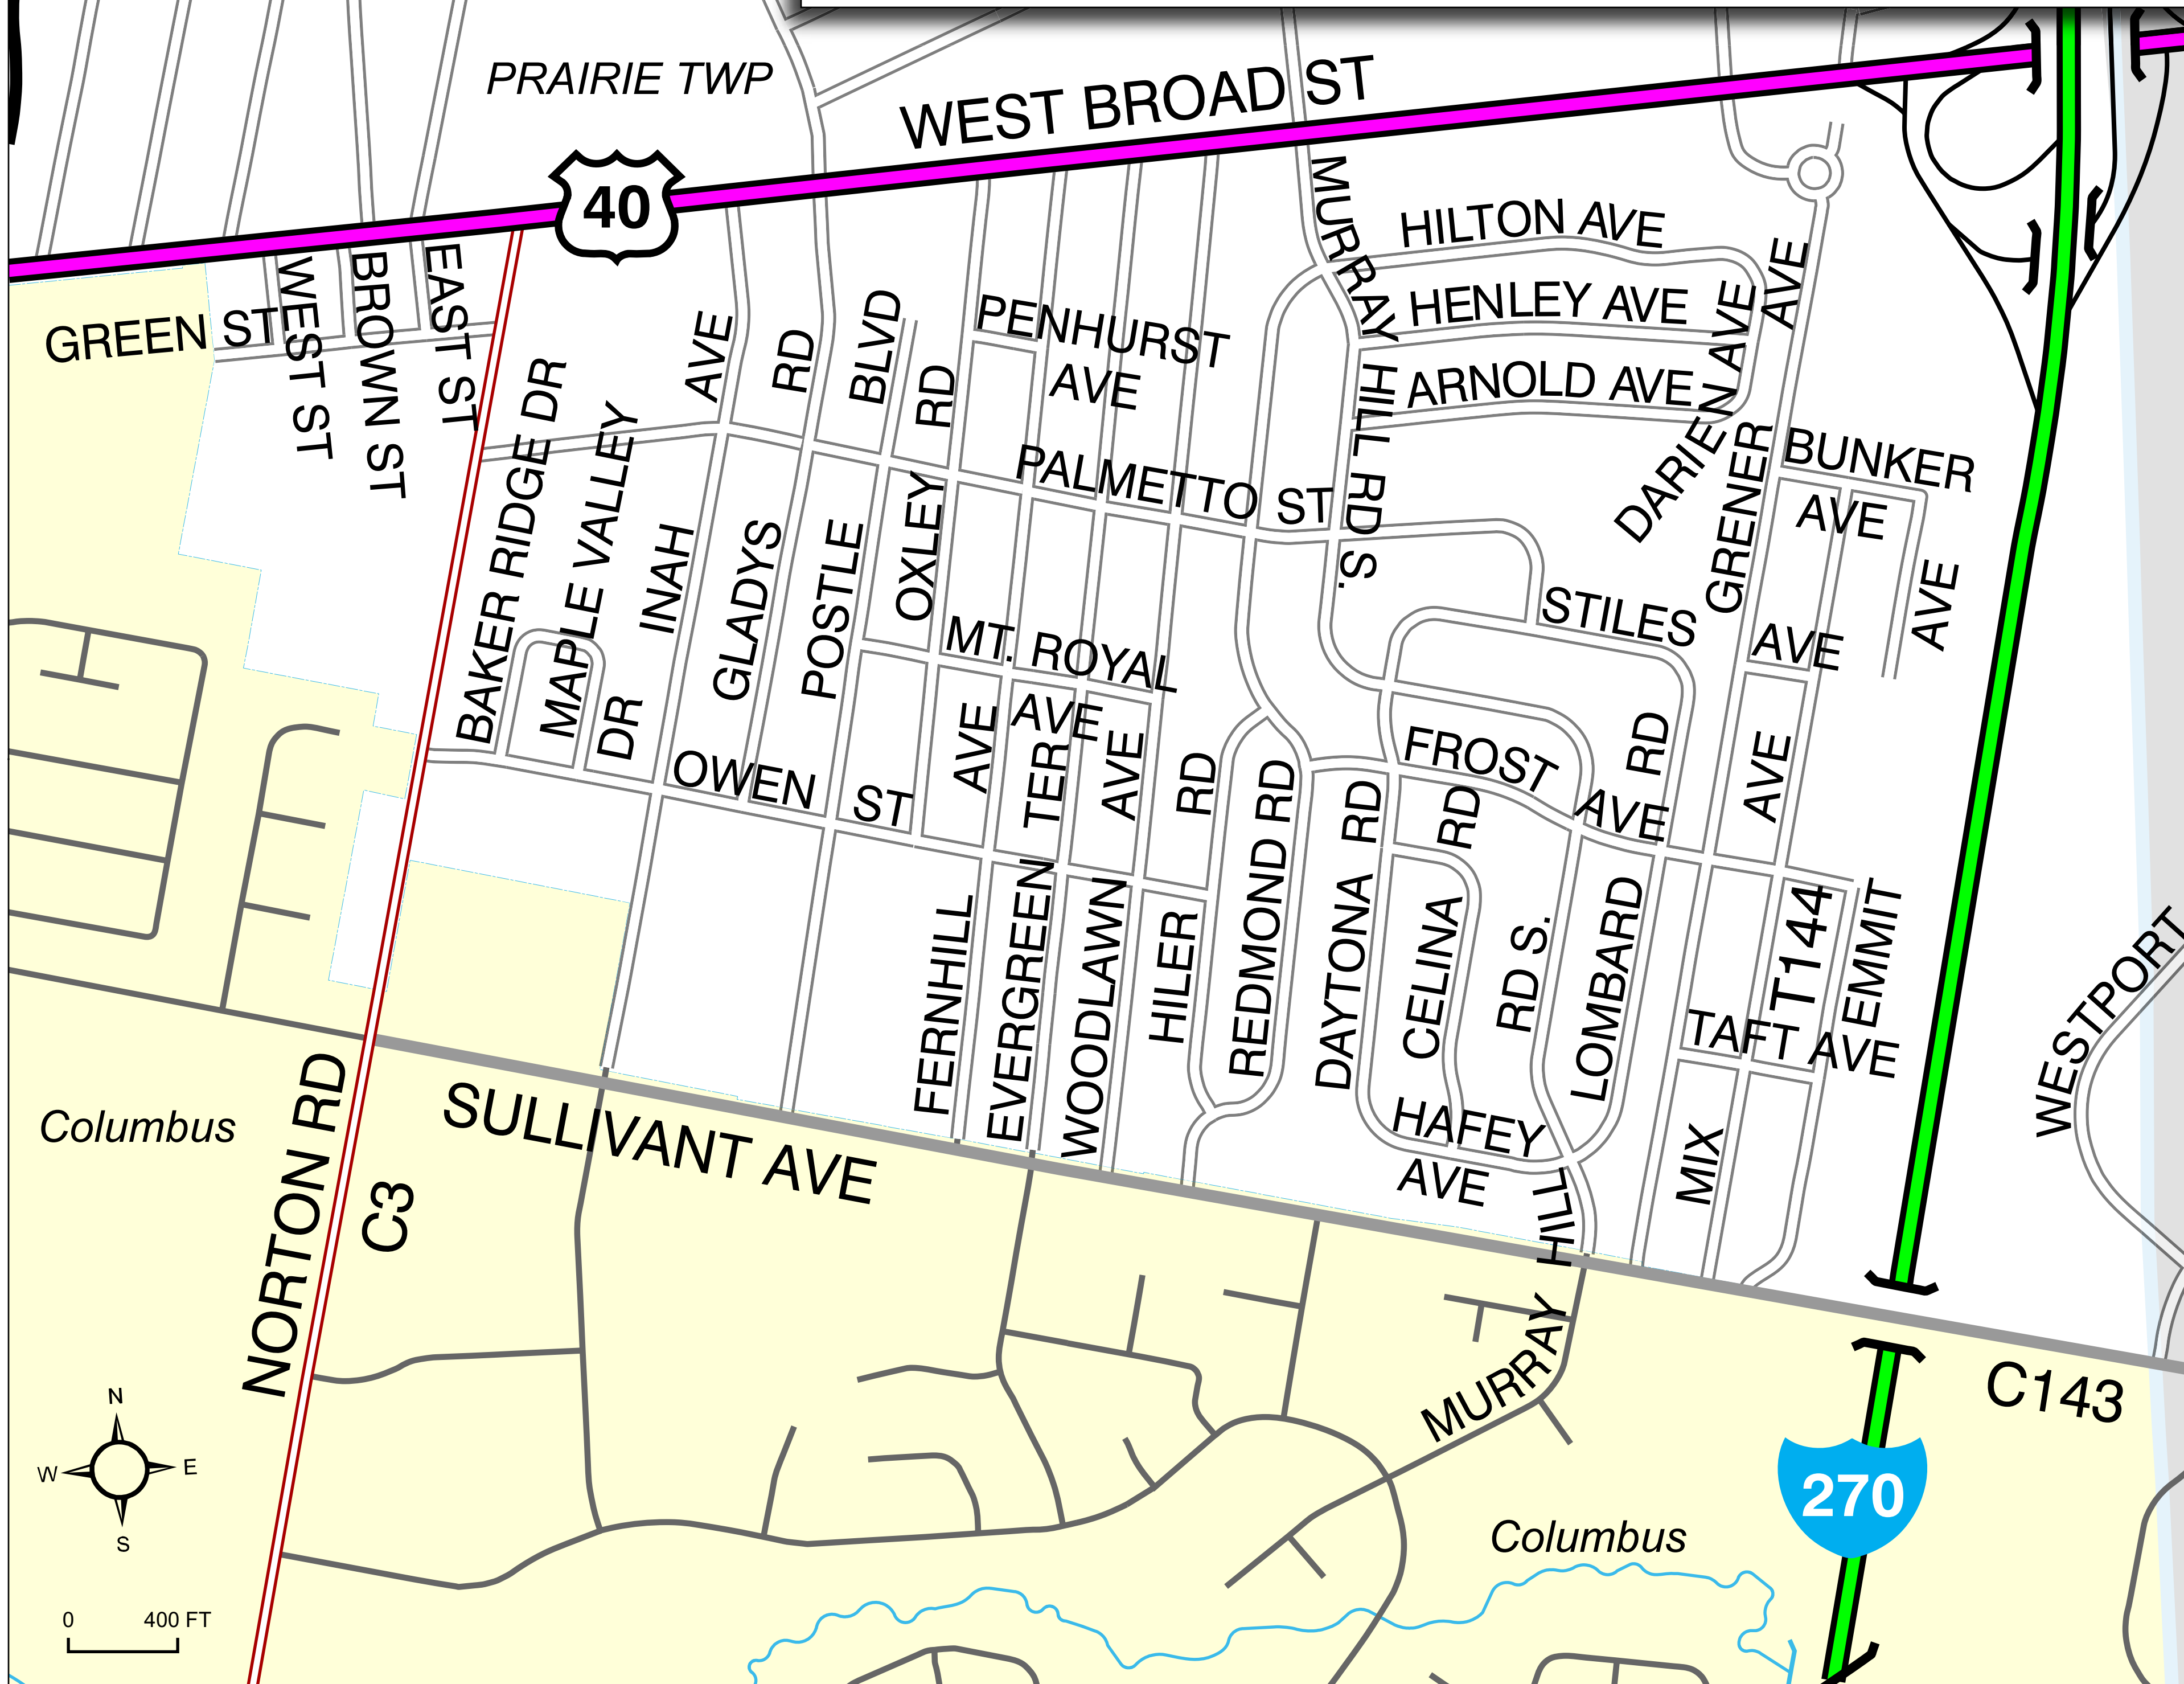

# LINCOLN VILLAGE (south), ROME HEIGHTS

## INFORMATION

Prairie Township  
**614-878-3316**  
 prairietownship.org

email:  
 dmcaninch@  
 midohio.twcbc.com

Map information was  
 provided by the  
 Franklin County  
 Engineer's  
 Office