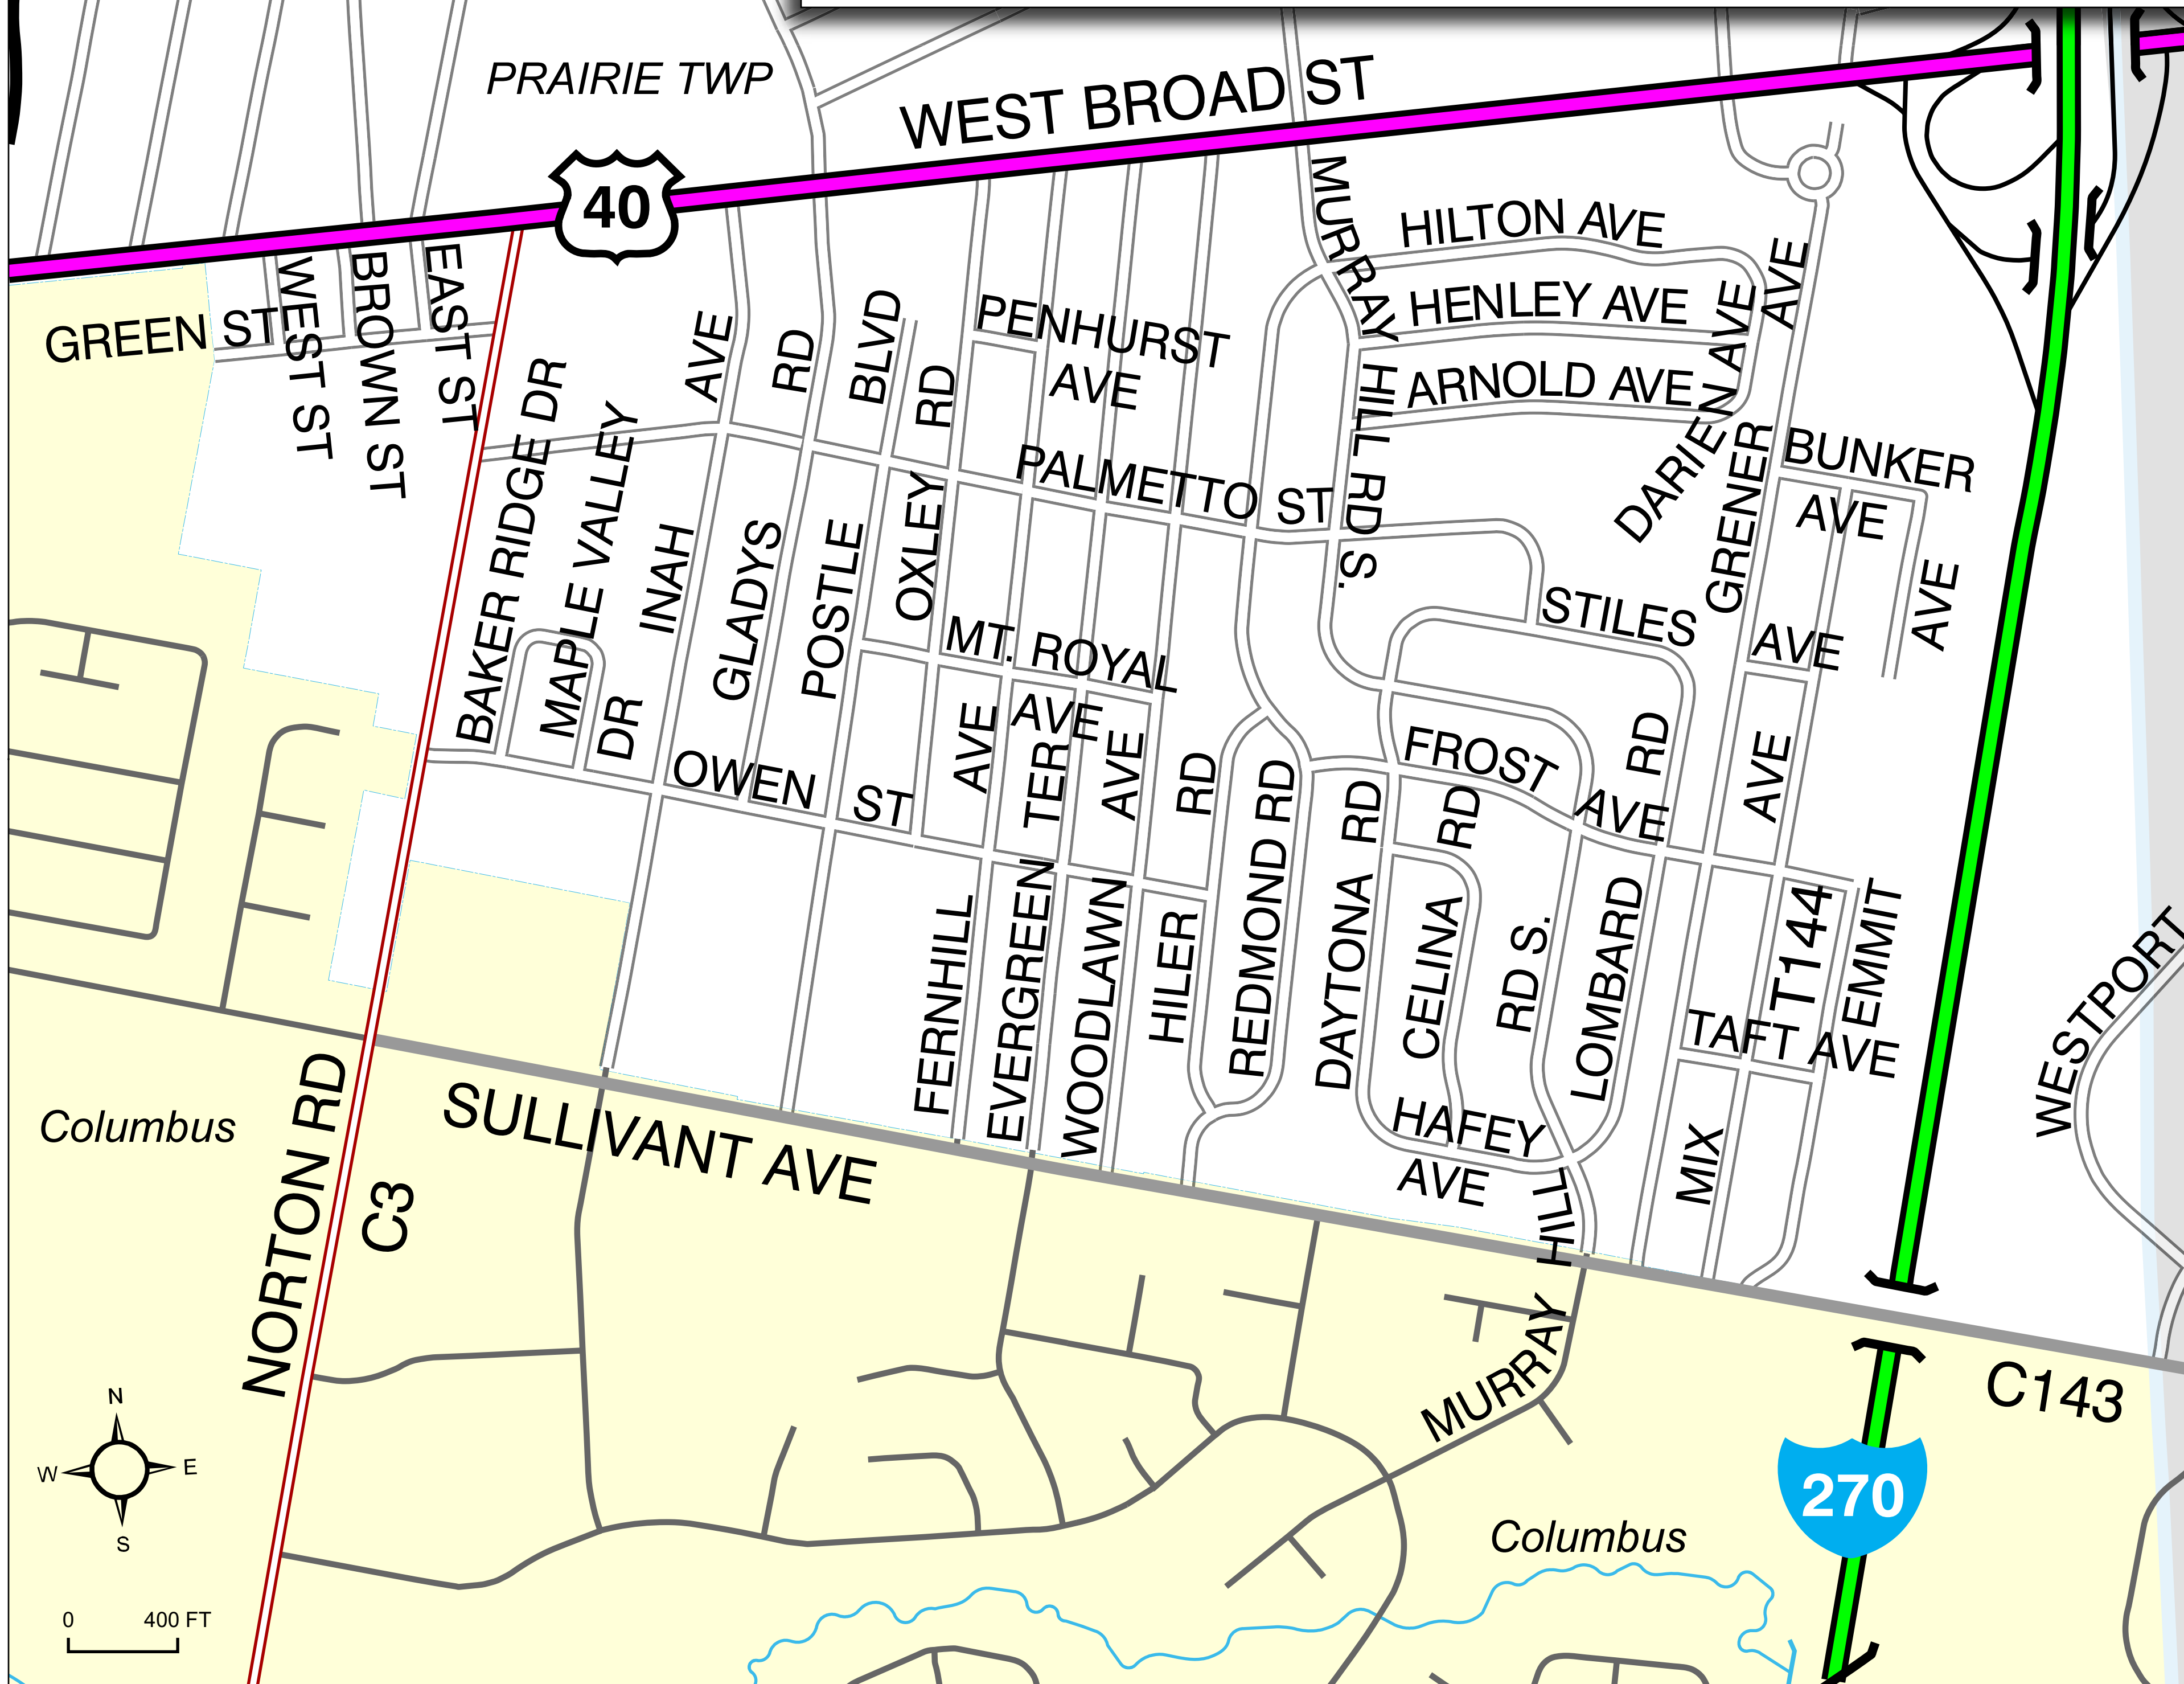

# LINCOLN VILLAGE (south), ROME HEIGHTS

2

## INFORMATION

Prairie Township  
**614-878-3316**  
 prairietownship.org

email:  
 dmcaninch@  
 midohio.twcbc.com

Map information was  
 provided by the  
 Franklin County  
 Engineer's  
 Office